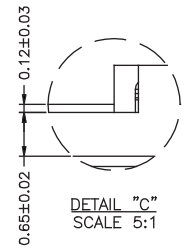

1.0mm Housing

Specifications

Temperature Range: -25°C to +85°C

Part No.:1010H-30W-L

No.	Description	Material	Color
1	Insulator	Nylon 46,UL94V-0	Natural(Beige)
2	Ground plate	Stainless	---
3	Top cover	Stainless	---