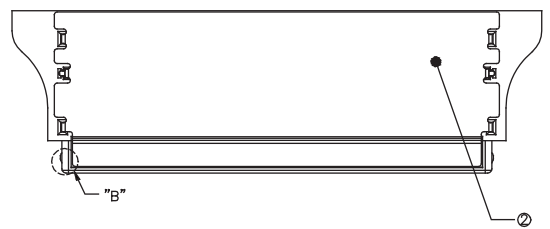

1.0mm Housing

Specifications

Temperature Range: -25°C to +85°C

Part No.:1010H-30W-L

No.	Description	Material	Color
1	Insulator	Nylon 46,UL94V-0	Natural(Beige)
2	Ground plate	Stainless	---
3	Top cover	Stainless	---