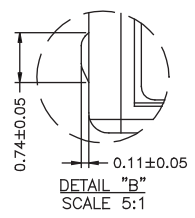

1.0mm Housing

Specifications

Temperature Range: -25°C to +85°C

Part No.:1010H-30W-L

No.	Description	Material	Color
1	Insulator	Nylon 46,UL94V-0	Natural(Beige)
2	Ground plate	Stainless	---
3	Top cover	Stainless	---