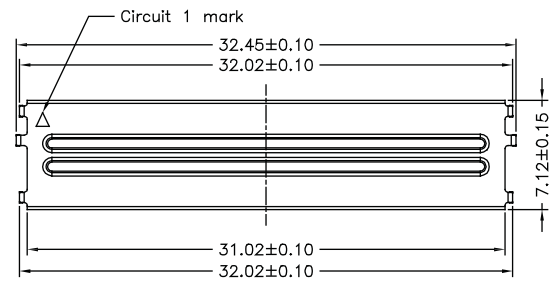

1.0mm Housing

Specifications

Temperature Range: -25°C to +85°C

Part No.:1010H-30W-L

No.	Description	Material	Color
1	Insulator	Nylon 46,UL94V-0	Natural(Beige)
2	Ground plate	Stainless	---
3	Top cover	Stainless	---