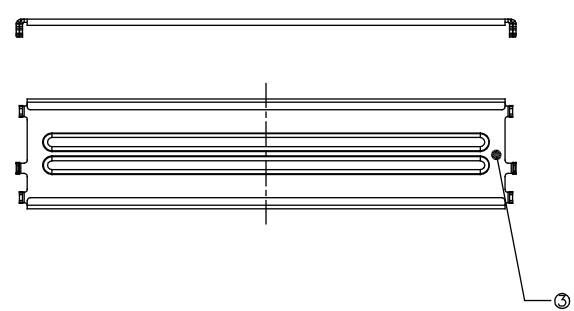

1.0mm Housing

Specifications

Temperature Range: -25°C to +85°C

Part No.:1010H-30W-L

No.	Description	Material	Color
1	Insulator	Nylon 46,UL94V-0	Natural(Beige)
2	Ground plate	Stainless	---
3	Top cover	Stainless	---