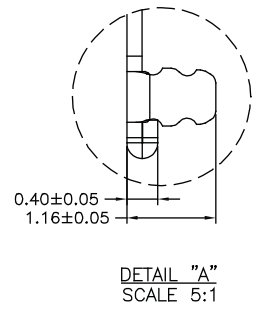

1.0mm Housing

Specifications

Temperature Range: -25°C to +85°C

Part No.:1010H-30W-L

No.	Description	Material	Color
1	Insulator	Nylon 46,UL94V-0	Natural(Beige)
2	Ground plate	Stainless	---
3	Top cover	Stainless	---