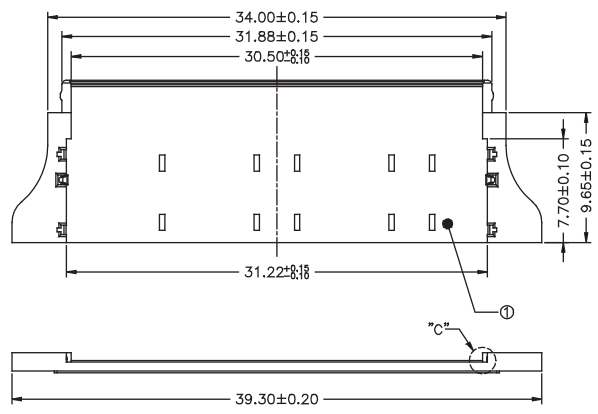

1.0mm Housing

Specifications

Temperature Range: -25°C to +85°C

Part No.:1010H-30W-L

No.	Description	Material	Color
1	Insulator	Nylon 46,UL94V-0	Natural(Beige)
2	Ground plate	Stainless	---
3	Top cover	Stainless	---