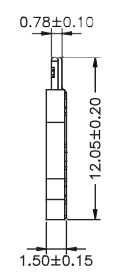

1.0mm Housing

Specifications

Temperature Range: -25°C to +85°C

Part No.:1010H-30W-L

No.	Description	Material	Color
1	Insulator	Nylon 46,UL94V-0	Natural(Beige)
2	Ground plate	Stainless	---
3	Top cover	Stainless	---